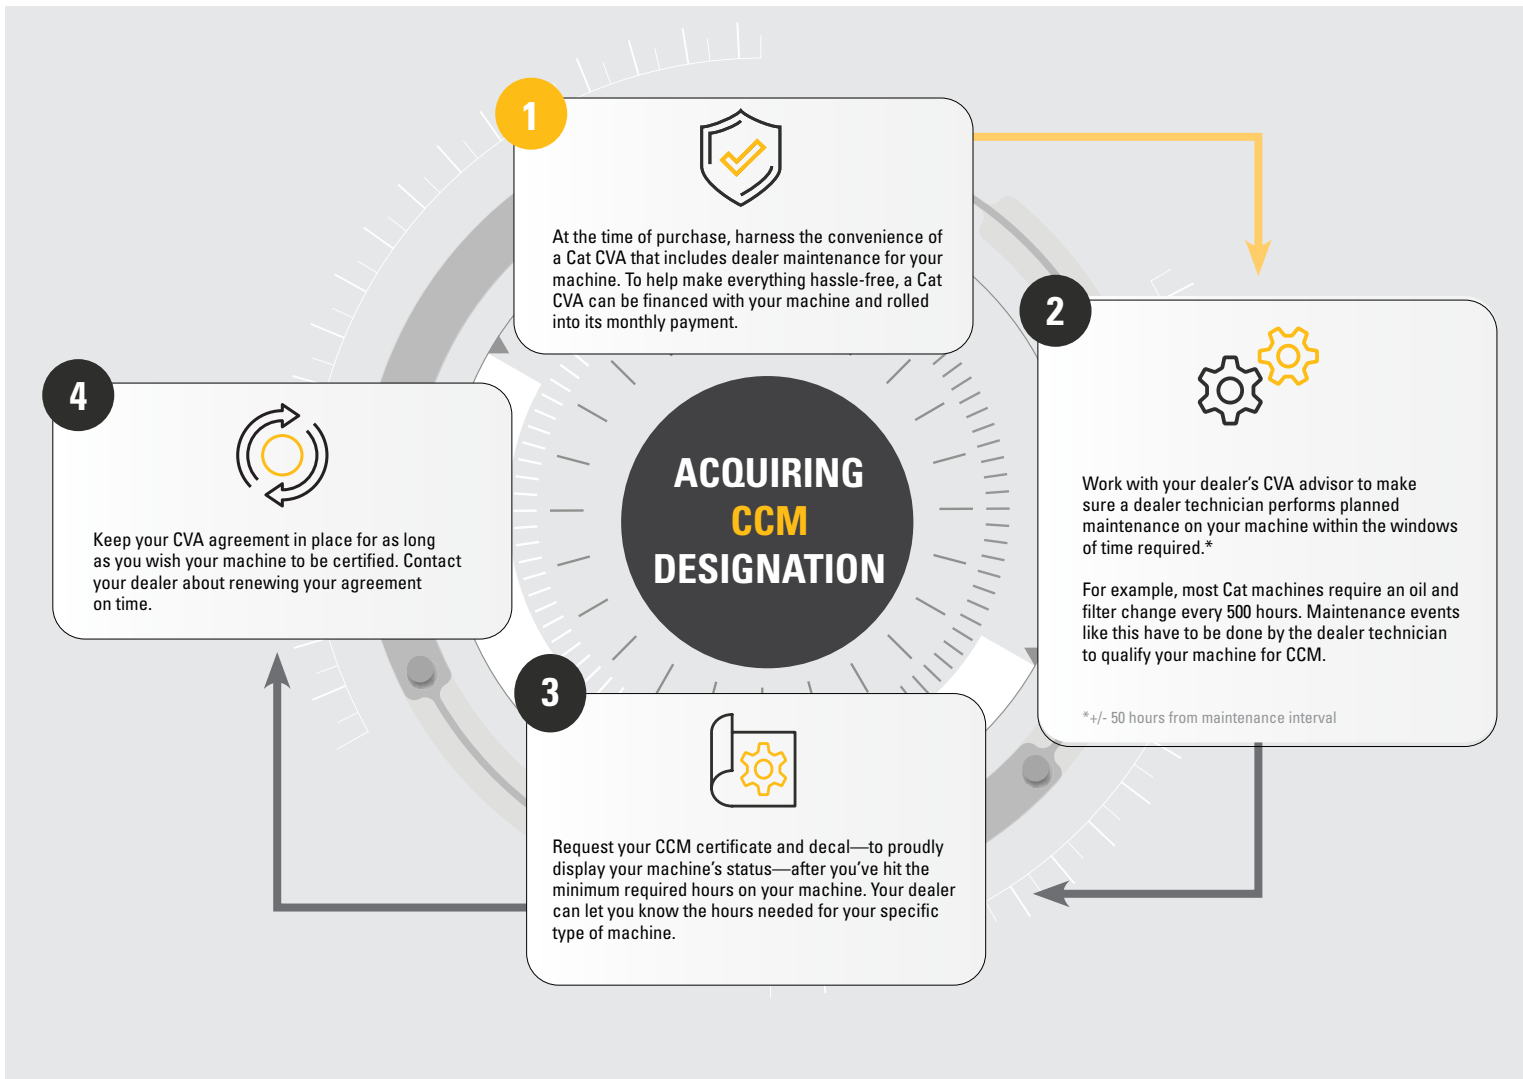

HERE'S HOW THE CCM PROGRAM WORKS

The following steps can be taken to achieve CCM status for your machine: